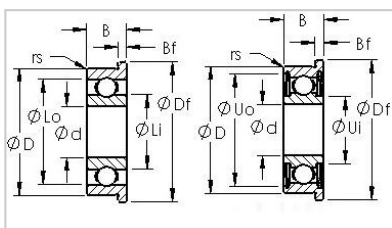

Flange Series

Inch Series-**FR2 2RS**

Product Number	FR2 2RS
Bearing Type	Sealed Flanged Ball Bearings
Dimensions [mm]	
d	3.175
D	9.525
B	3.967
Df	11.176
Bf	0.762
Basic Load Rating [N]	
Dynamic Load Rating (Cr)	121
Static Load Rating (Cor)	39