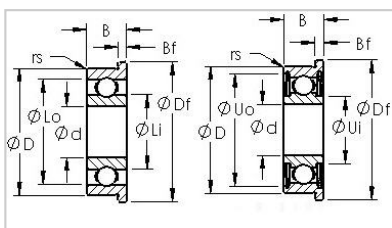

Flange Series

Inch Series-**FR1-5 2RS**

Product Number	FR1-5 2RS
Bearing Type	Sealed Flanged Ball Bearings
Dimensions [mm]	
d	2.38
D	7.938
B	3.571
Df	9.119
Bf	0.787
Basic Load Rating [N]	
Dynamic Load Rating (Cr)	106
Static Load Rating (Cor)	32